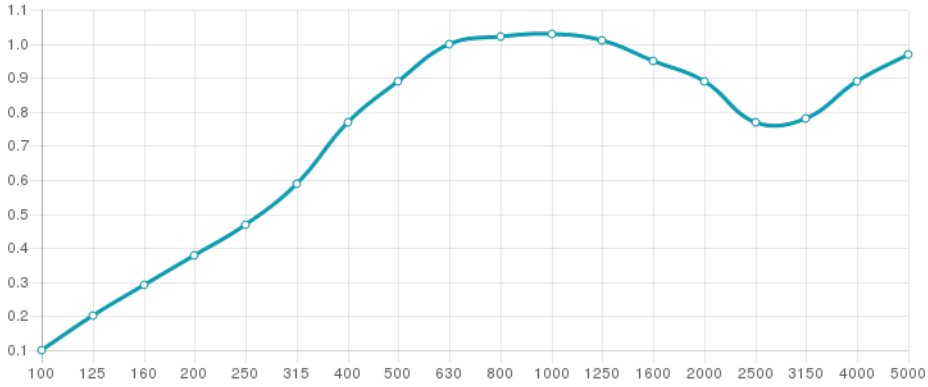

Artnovion product orion wabsorber 27e6ec7a5c

Performance

Technical Information

Features

Type:
Acoustic Absorber
Absorption range: 315 Hz to 3150 Hz

Acoustic Class: C | (α_w) = 0,75

- Available fire rates:
FG | Furniture Grade
- Materials:
- Natural wood | Lacquered HMDF
 - Marine grade plywood structural frame
 - Calibrated cell acoustic foam