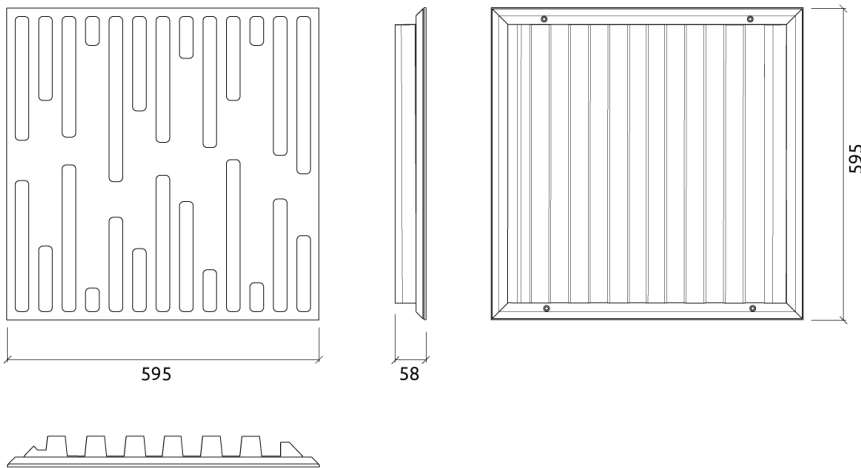

Artnovion product orion wabsorber 27e6ec7a5c

Performance

Technical Information

Features

Type:
Acoustic Absorber
Absorption range: 315 Hz to 3150 Hz

Acoustic Class: C | (α_w) = 0,75

- Available fire rates:
FG | Furniture Grade
- Materials:
- Natural wood | Lacquered HMDF
 - Marine grade plywood structural frame
 - Calibrated cell acoustic foam

Four M6 Screw Thread receiver included on each panel.

Dimensions:

- FG - LW | 595x595x58mm
- FG - NW | 595x595x58mm

The latest addition to the Pro Audio and studio range.

Orion brings the distinct design of our flagship Logan diffuser to new horizons. An array of Orion absorbers create areas with a distinct acoustic response, each calibrated to work at a certain frequency range.